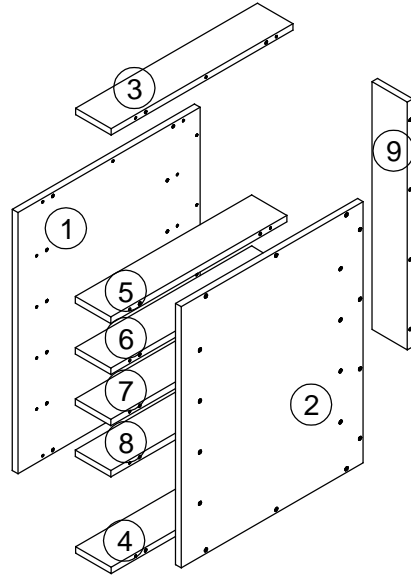

Wine rack unit

A:36pcs
 Ø7x48mm

B:12pcs
 Ø8x40mm